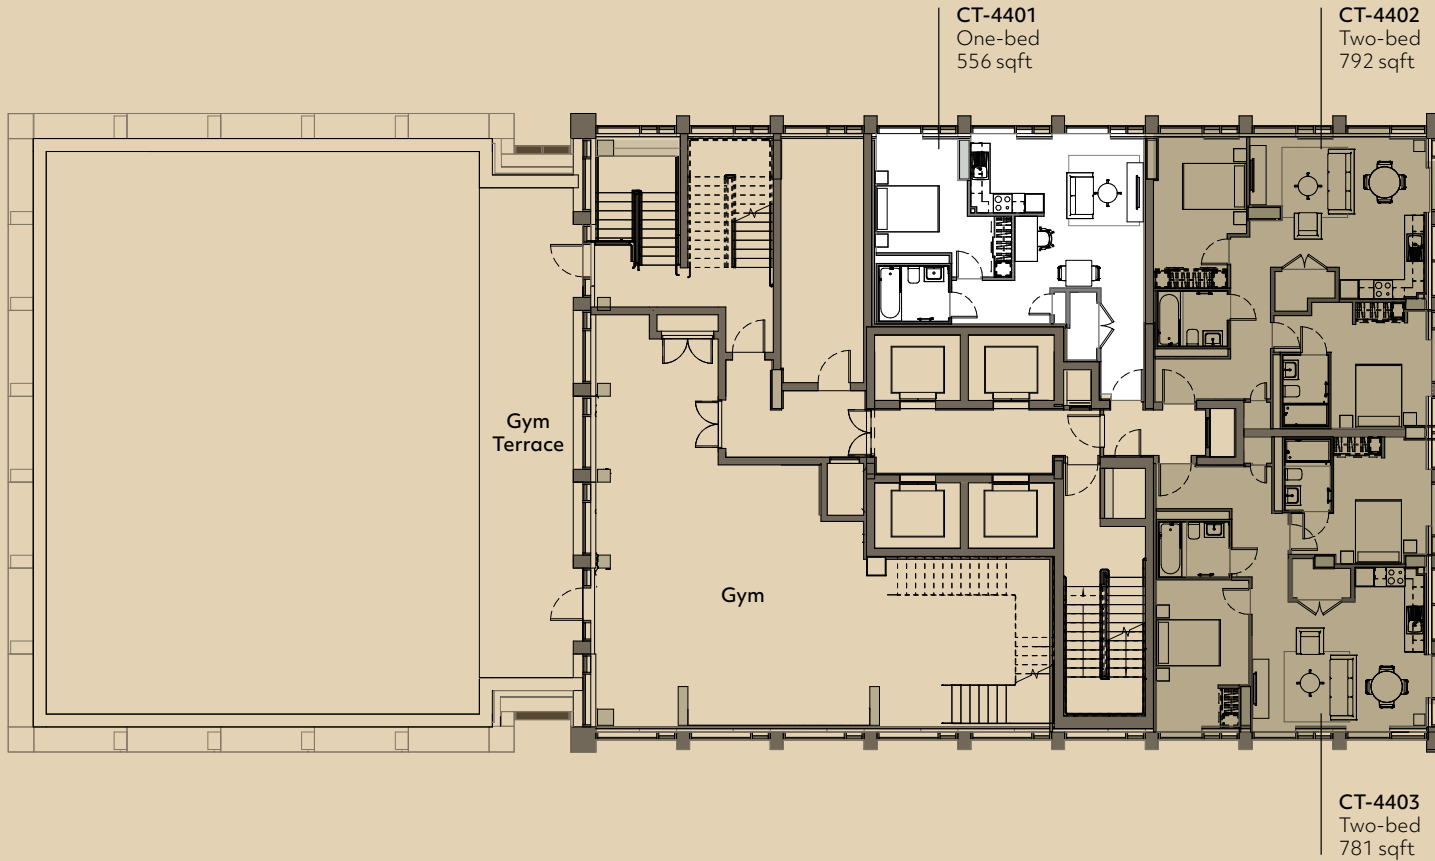

# FLOOR 44

SNOWHILL

VICTORIA SQUARE

JEWELLERY QUARTER

CENTENARY SQUARE

CITY CENTRE GARDENS

Please note, the floorplans displayed are correct at the time of publication but the actual layout and arrangement of furniture are subject to changes which will not materially affect the overall size or amenity offered by the room.