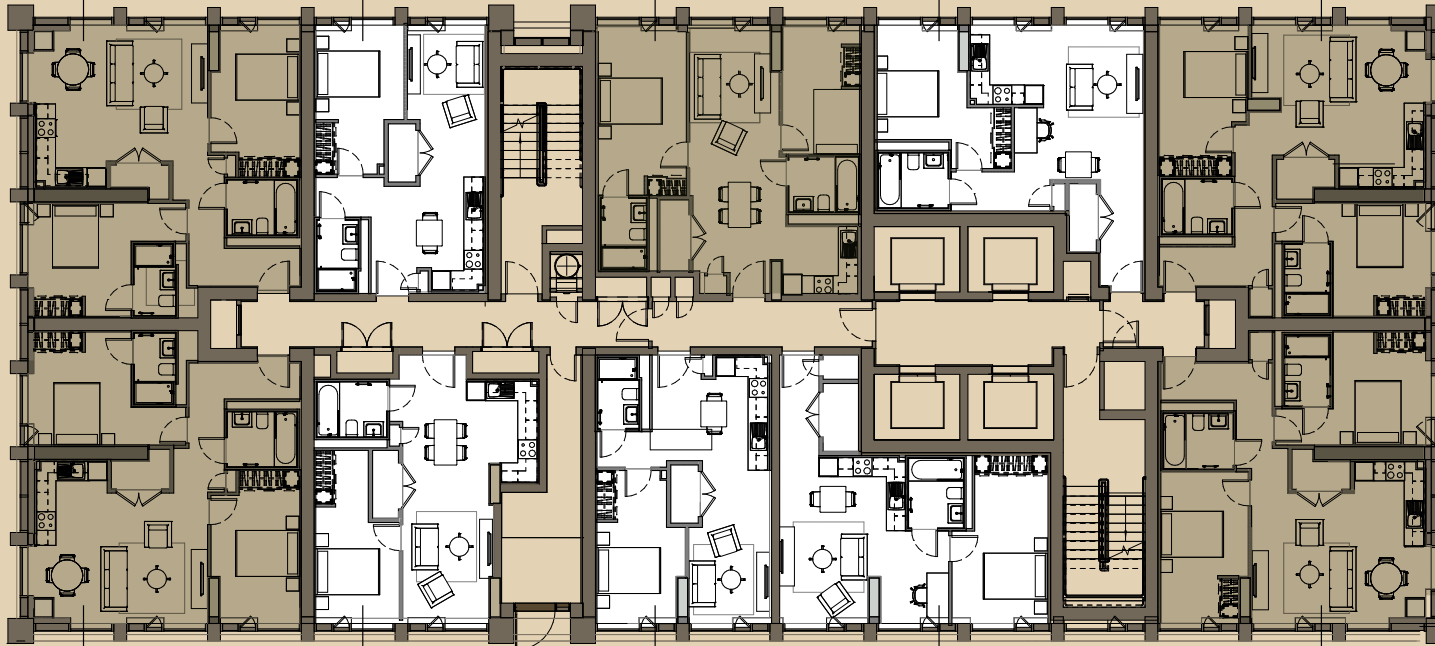

# FLOOR 01

SNOWHILL

VICTORIA SQUARE

CT-105  
Two-bed  
735 sqft

CT-106  
One-bed  
462 sqft

CT-107  
Two-bed  
699 sqft

CT-108  
One-bed  
545 sqft

CT-109  
Two-bed  
748 sqft

Please note, the floorplans displayed are correct at the time of publication but the actual layout and arrangement of furniture are subject to changes which will not materially affect the overall size or amenity offered by the room.